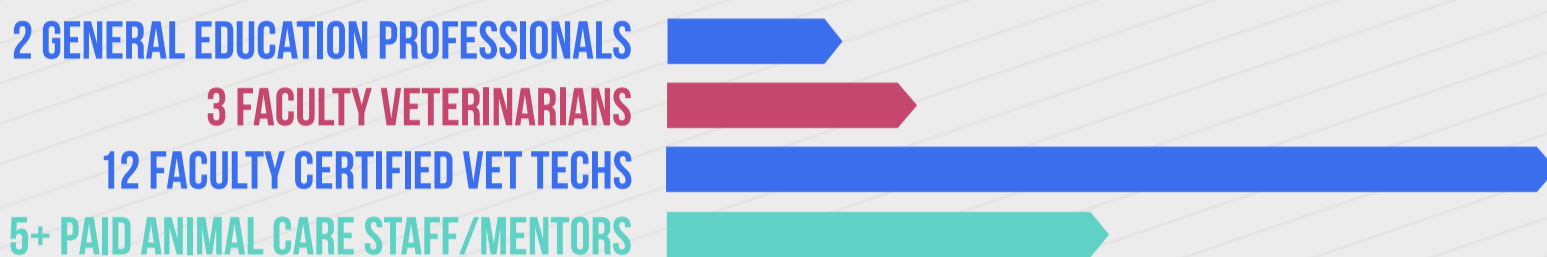

AT A GLANCE

Accredited by The American Veterinary Medical Association (AVMA) & The Accrediting Commission of Career Schools and Colleges (ACCSC)

6.4 ACRES OF CAMPUS
4 OFF SITE LAB FACILITIES

ABOVE NATIONAL AVERAGE BOARD EXAM PASSING PERCENTAGE